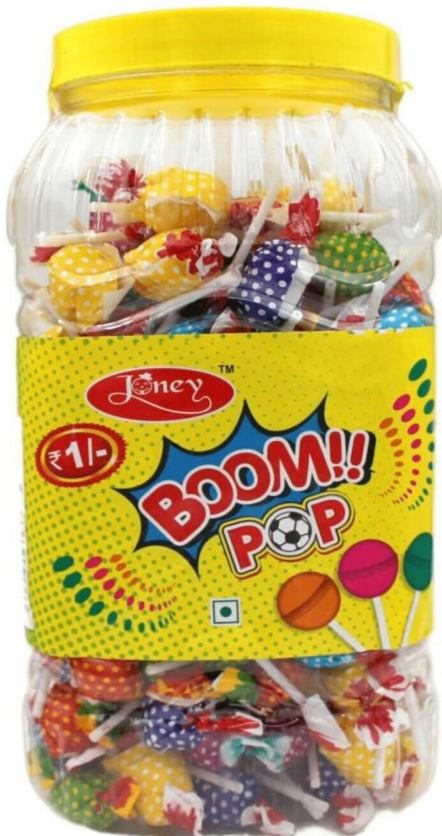

(12) LOLIPOP TWIST JAR 150 PCS -RETAIL Rs.1

PACKING: 20 JAR IN A **CASE**

MRP: **150/- JAR**